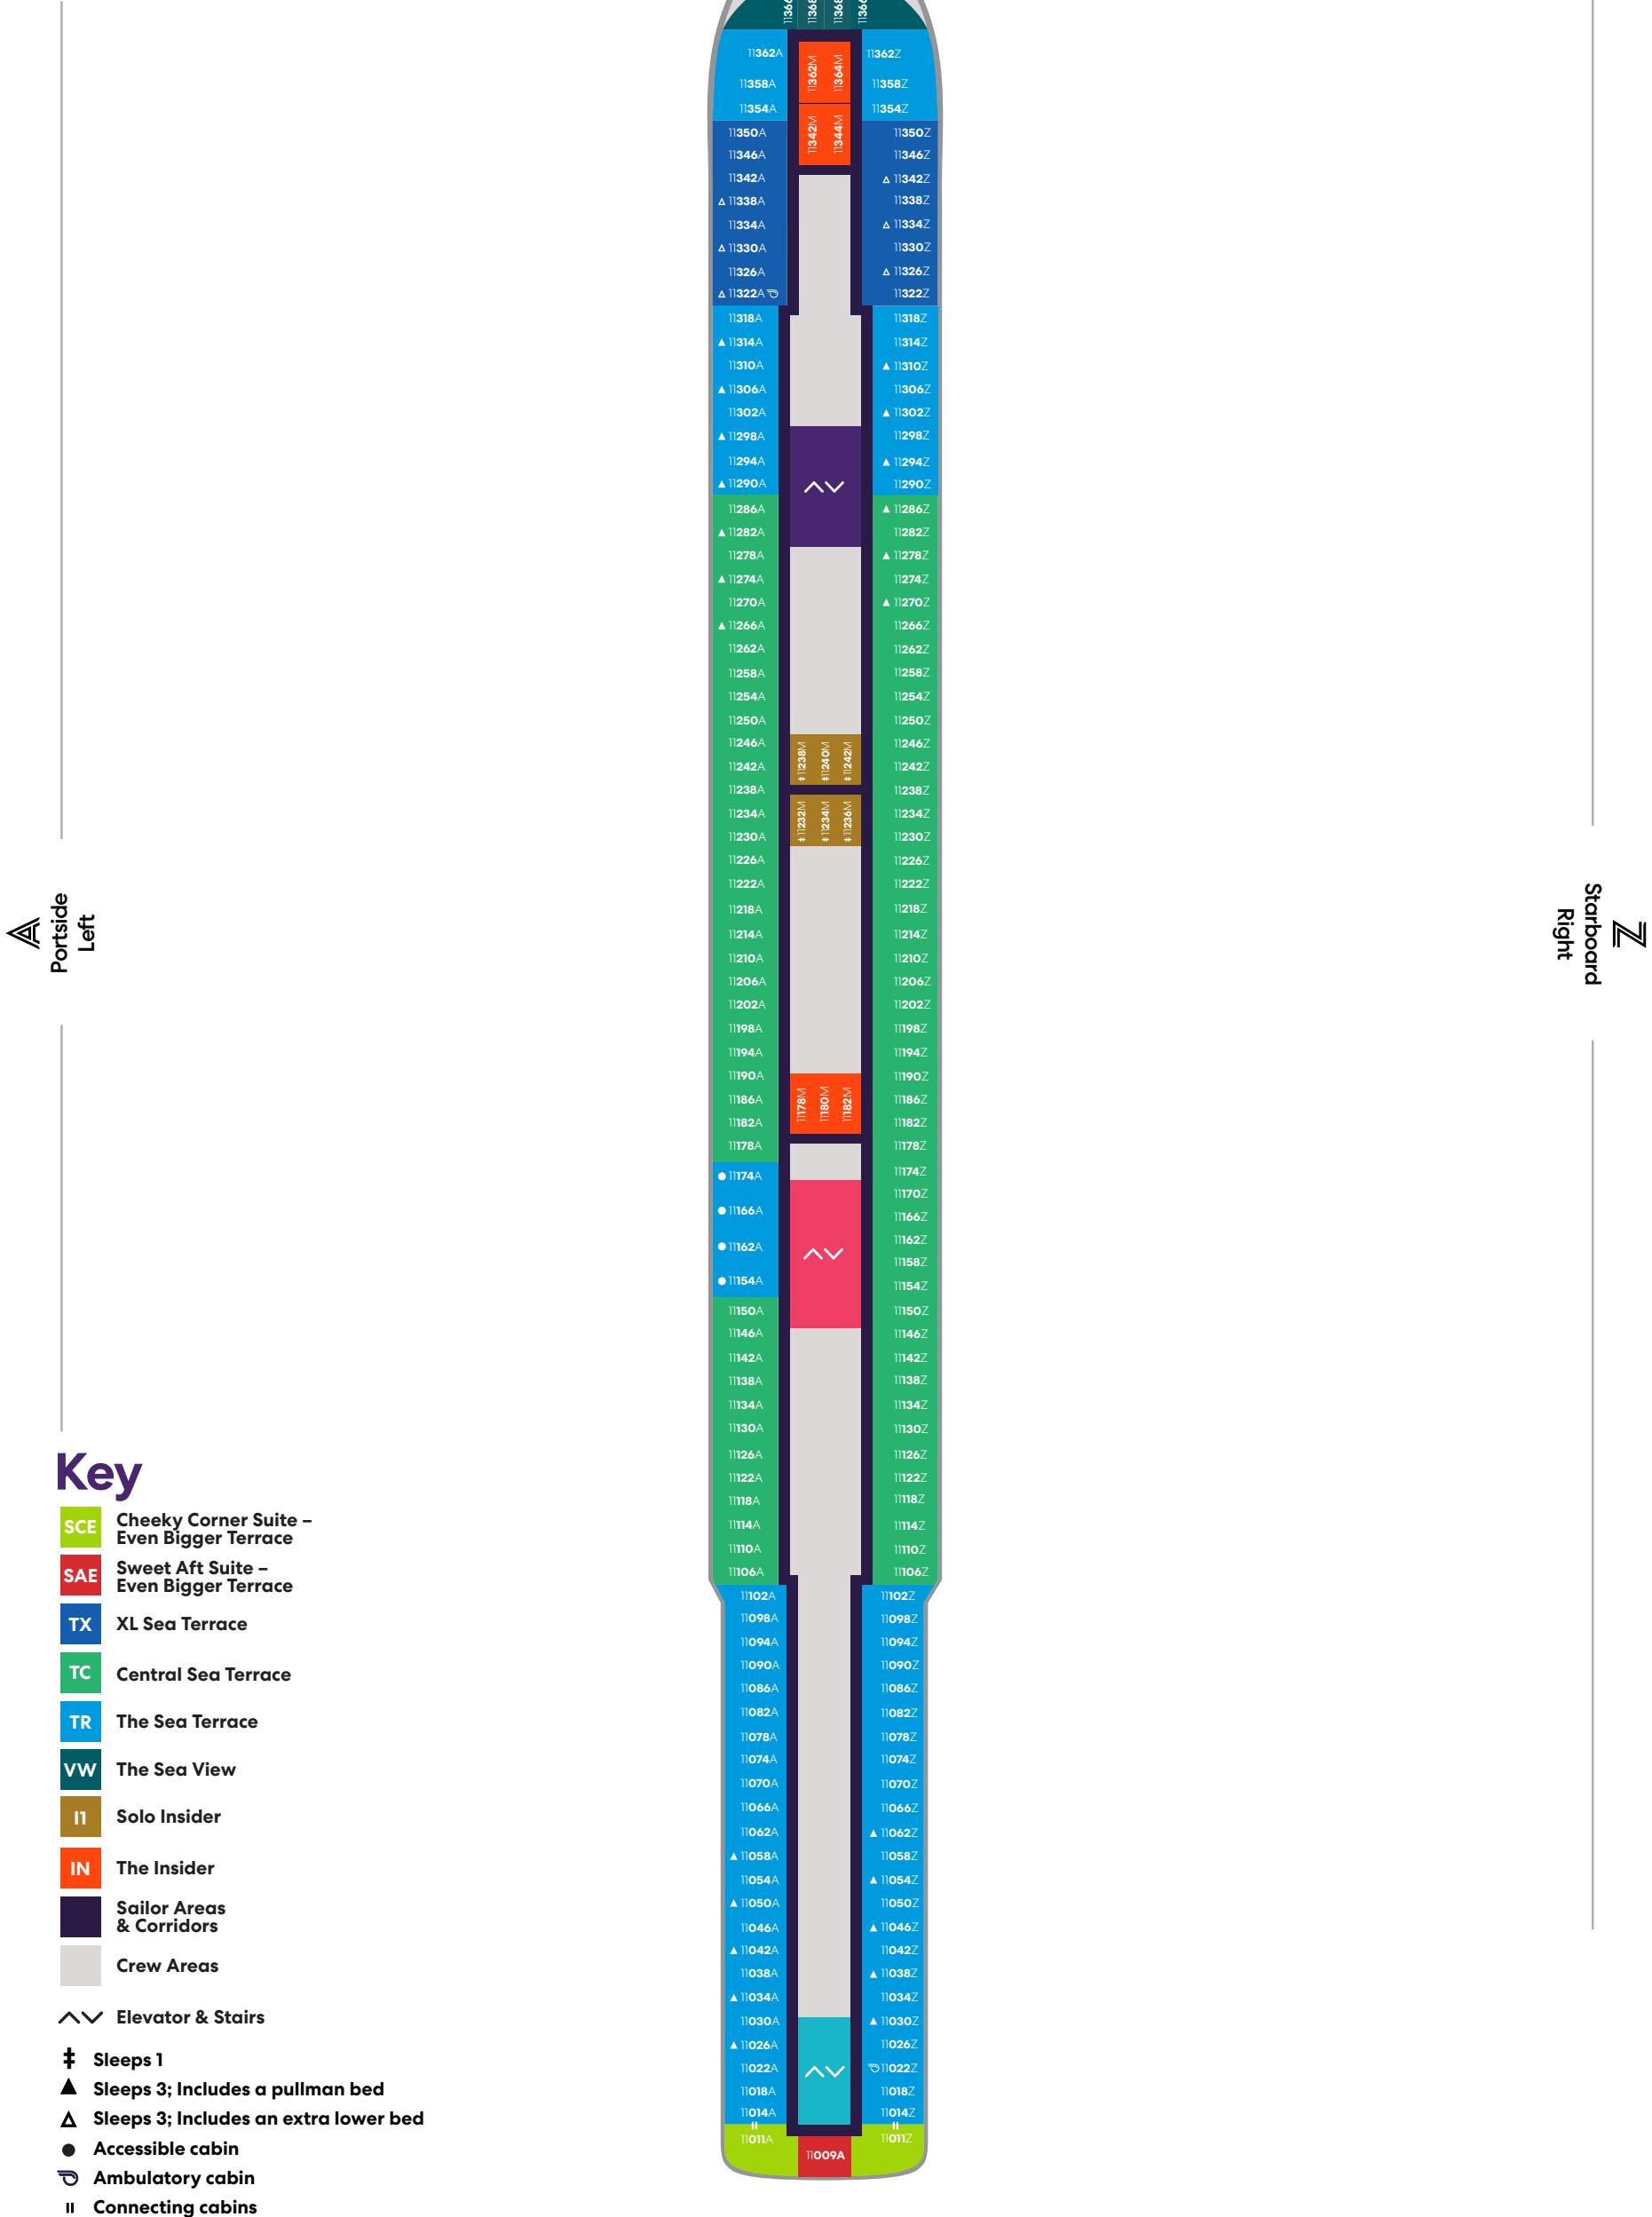

Deck

9

SCARLET LADY

Portside
Left

Starboard
Right

Key

- SCP Cheeky Corner Suite – Pretty Big Terrace
- SAP Sweet Aft Suite – Pretty Big Terrace
- TX XL Sea Terrace
- TC Central Sea Terrace
- TR The Sea Terrace
- VI Solo Sea View
- VW The Sea View
- IN The Insider
- Sailor Areas & Corridors
- Crew Areas
- ^ v Elevator & Stairs
- ‡ Sleeps 1
- ▲ Sleeps 3; Includes a pullman bed
- △ Sleeps 3; Includes an extra lower bed
- Accessible cabin
- ♿ Ambulatory cabin
- || Connecting cabins

Deck

10

SCARLET LADY

Deck

11

SCARLET LADY

Deck

12

SCARLET LADY

▲ Portside
Left

▲ Starboard
Right

Key

- SCB Cheeky Corner Suite - Biggest Terrace
- SAB Sweet Aft Suite - Biggest Terrace
- SS Seriously Suite
- TX XL Sea Terrace
- TC Central Sea Terrace
- TR The Sea Terrace
- VI Solo Sea View
- VW The Sea View
- II Solo Insider
- IN The Insider
- Sailor Areas & Corridors
- Crew Areas
- ↕ Elevator & Stairs
- ‡ Sleeps 1
- ▲ Sleeps 3; Includes a pullman bed
- △ Sleeps 3; Includes an extra lower bed
- Accessible cabin
- ♿ Ambulatory cabin
- || Connecting cabins

Deck

13

SCARLET LADY

Portside
Left

Starboard
Right

Key

- SCB Cheeky Corner Suite - Biggest Terrace
- SAB Sweet Aft Suite - Biggest Terrace
- TX XL Sea Terrace
- TC Central Sea Terrace
- TR The Sea Terrace
- II Solo Insider
- IN The Insider
- Sailor Areas & Corridors
- Crew Areas
- Elevator & Stairs
- Sleeps 1
- Sleeps 3; Includes a pullman bed
- Accessible cabin
- Accessible cabin
- Connecting cabins