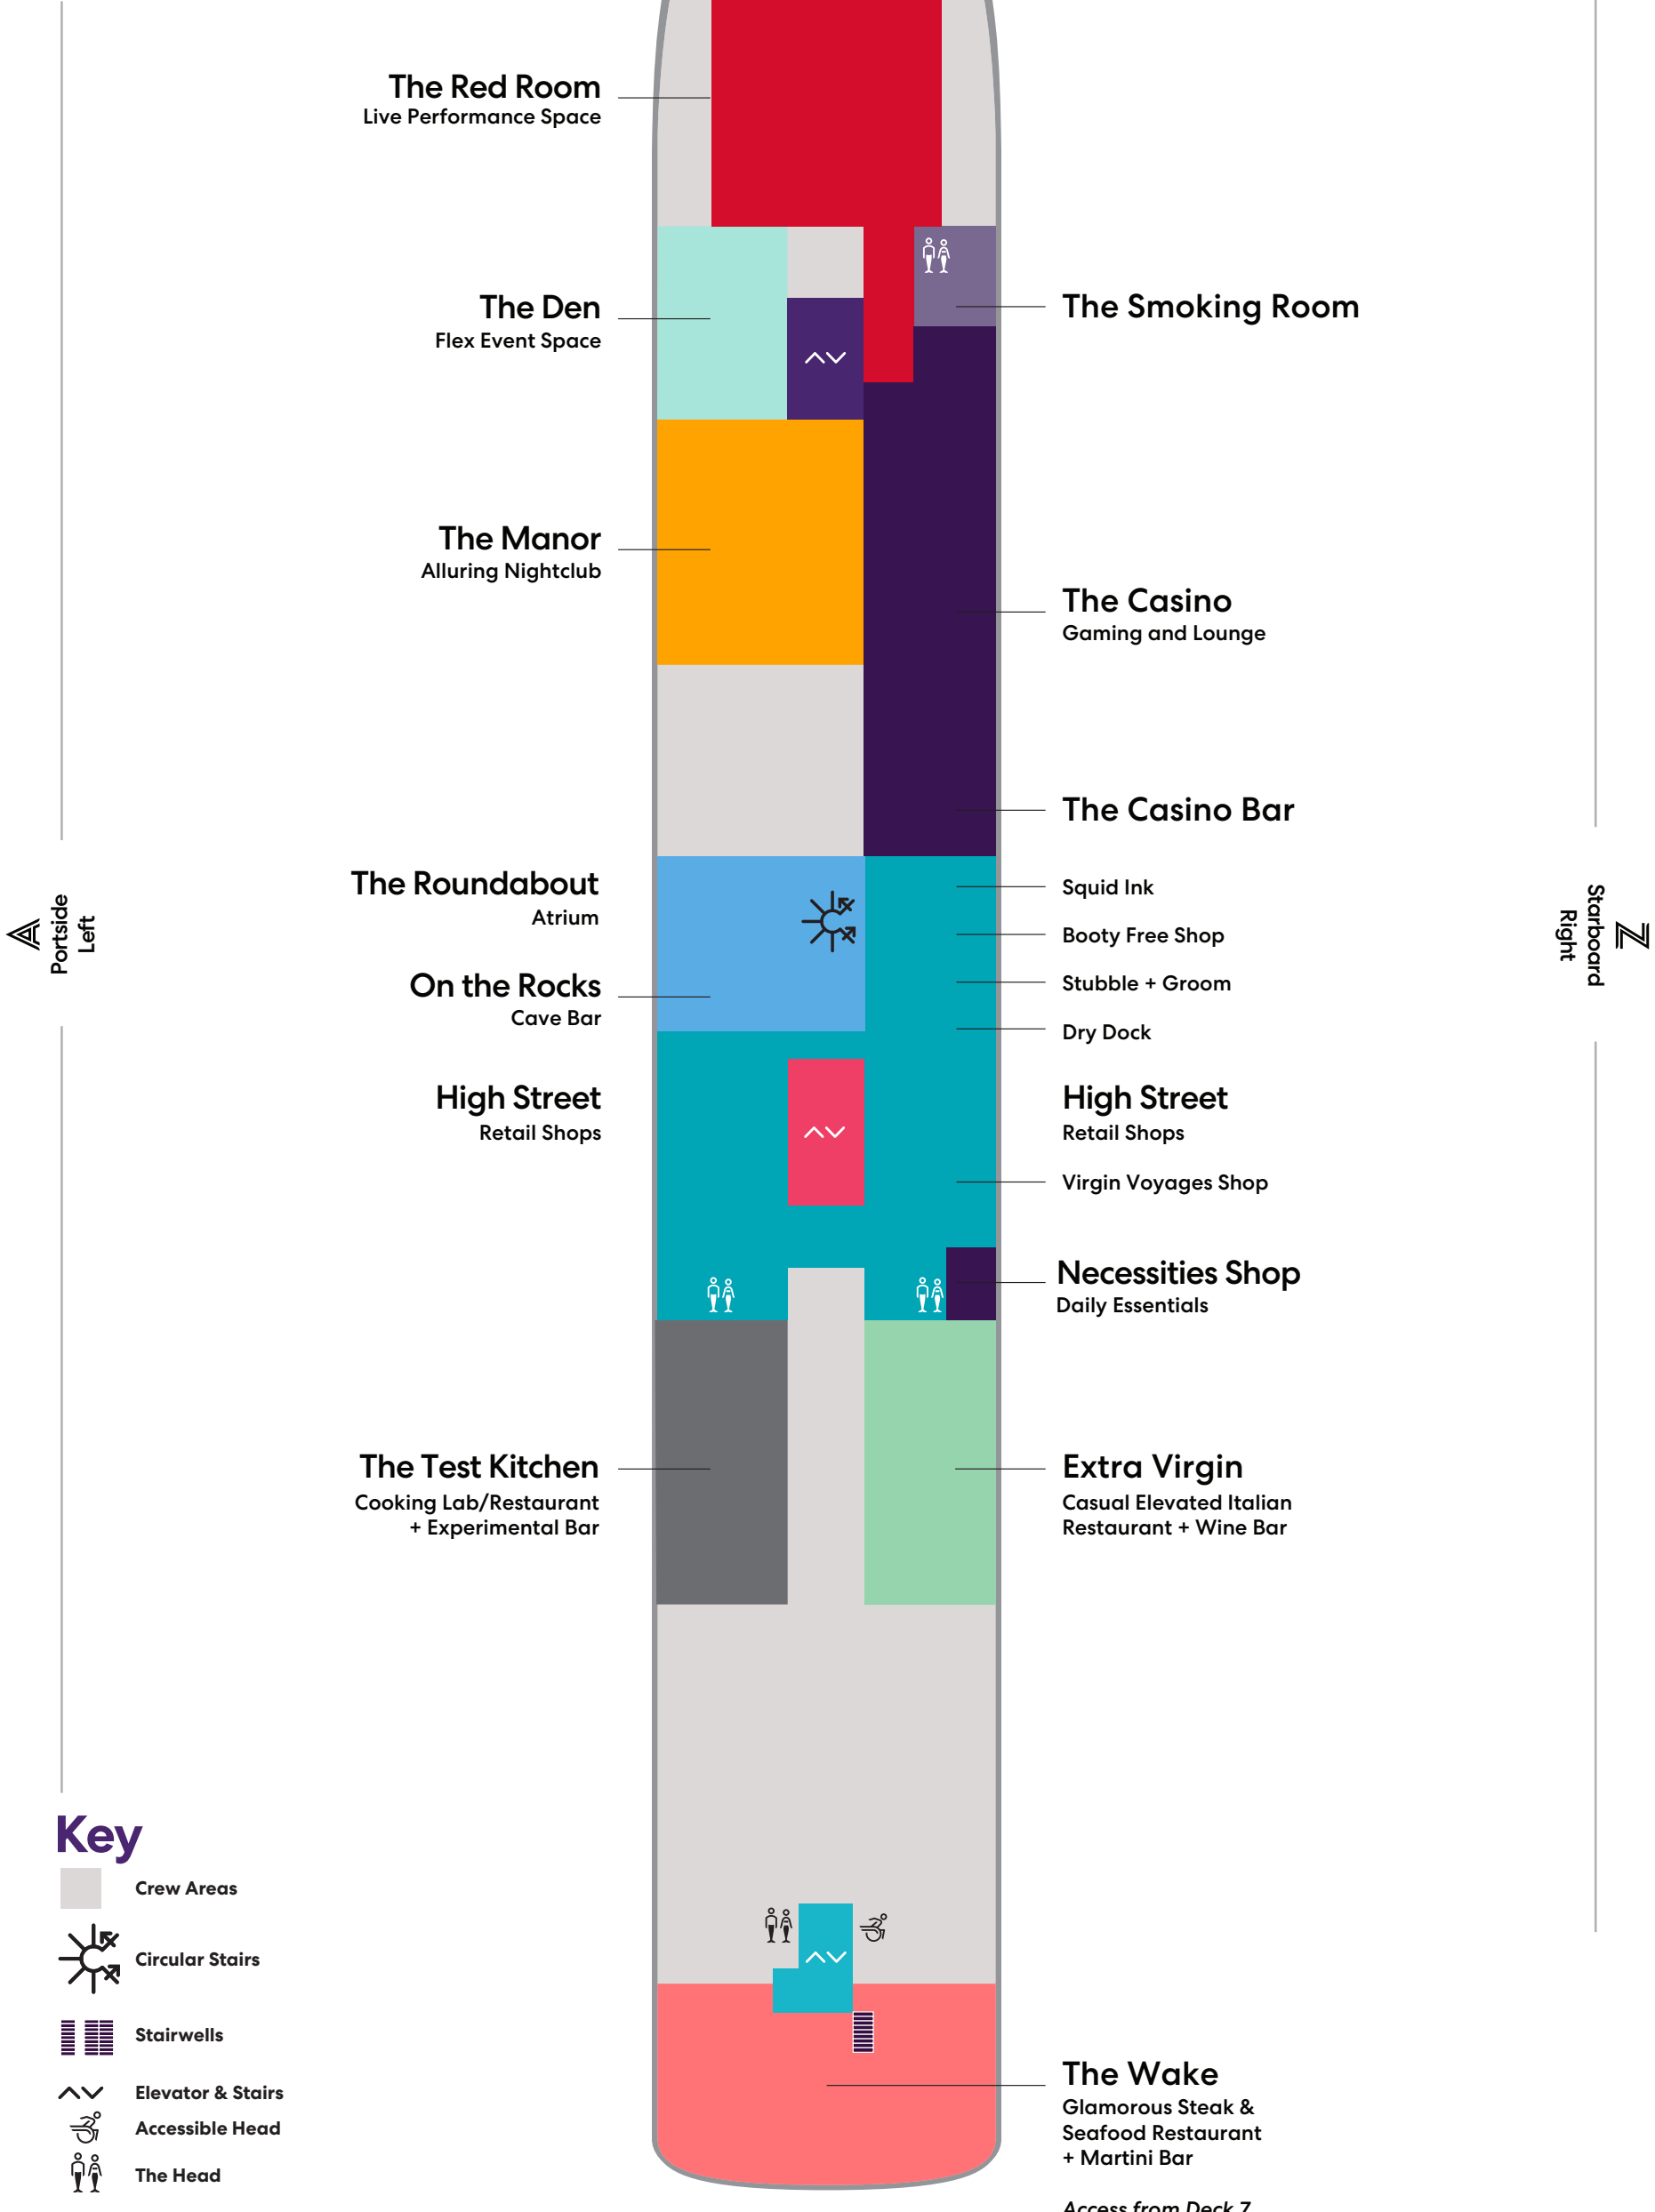

Deck

4

SCARLET LADY

VOYAGES

Portside
Left

Starboard
Right

Key

Sailor Areas & Corridors

Crew Areas

Elevator & Stairs

Deck

5

SCARLET LADY

Deck

SCARLET LADY

Key

- Crew Areas
- Circular Stairs
- Stairwells
- Elevator & Stairs
- Accessible Head
- The Head

Deck

7

SCARLET LADY

VOYAGES

The Red Room
Live Performance Space

The Groupie
Private Karaoke

The Manor
Alluring Nightclub

Draught Haus
Local Tap Room

The Roundabout
Atrium

Lick Me Till Ice Cream
Scoop Shop

The Pizza Place
Casual Eatery Serving... Pizza

The Loose Cannon
Local Dive Bar

The Arcade
Video Games & Vintage Vibes

The Dock House
Casual Mediterranean & Bar