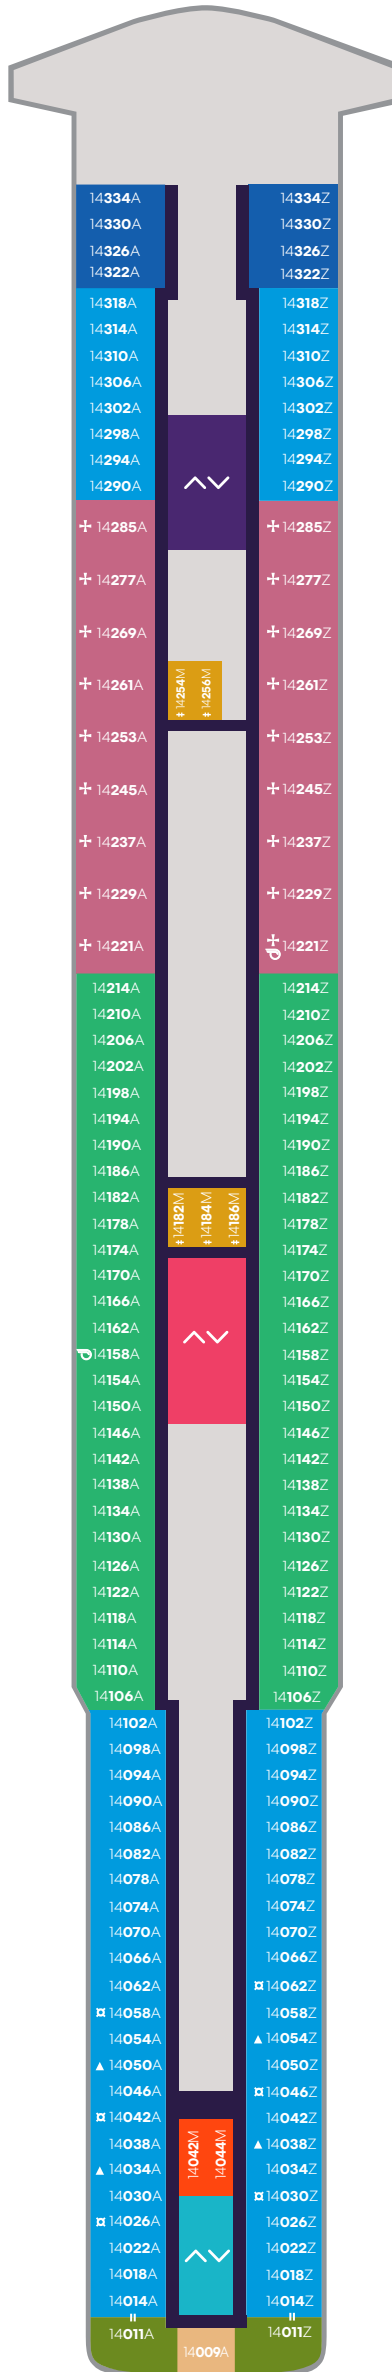

Portside
Left

Starboard
Right