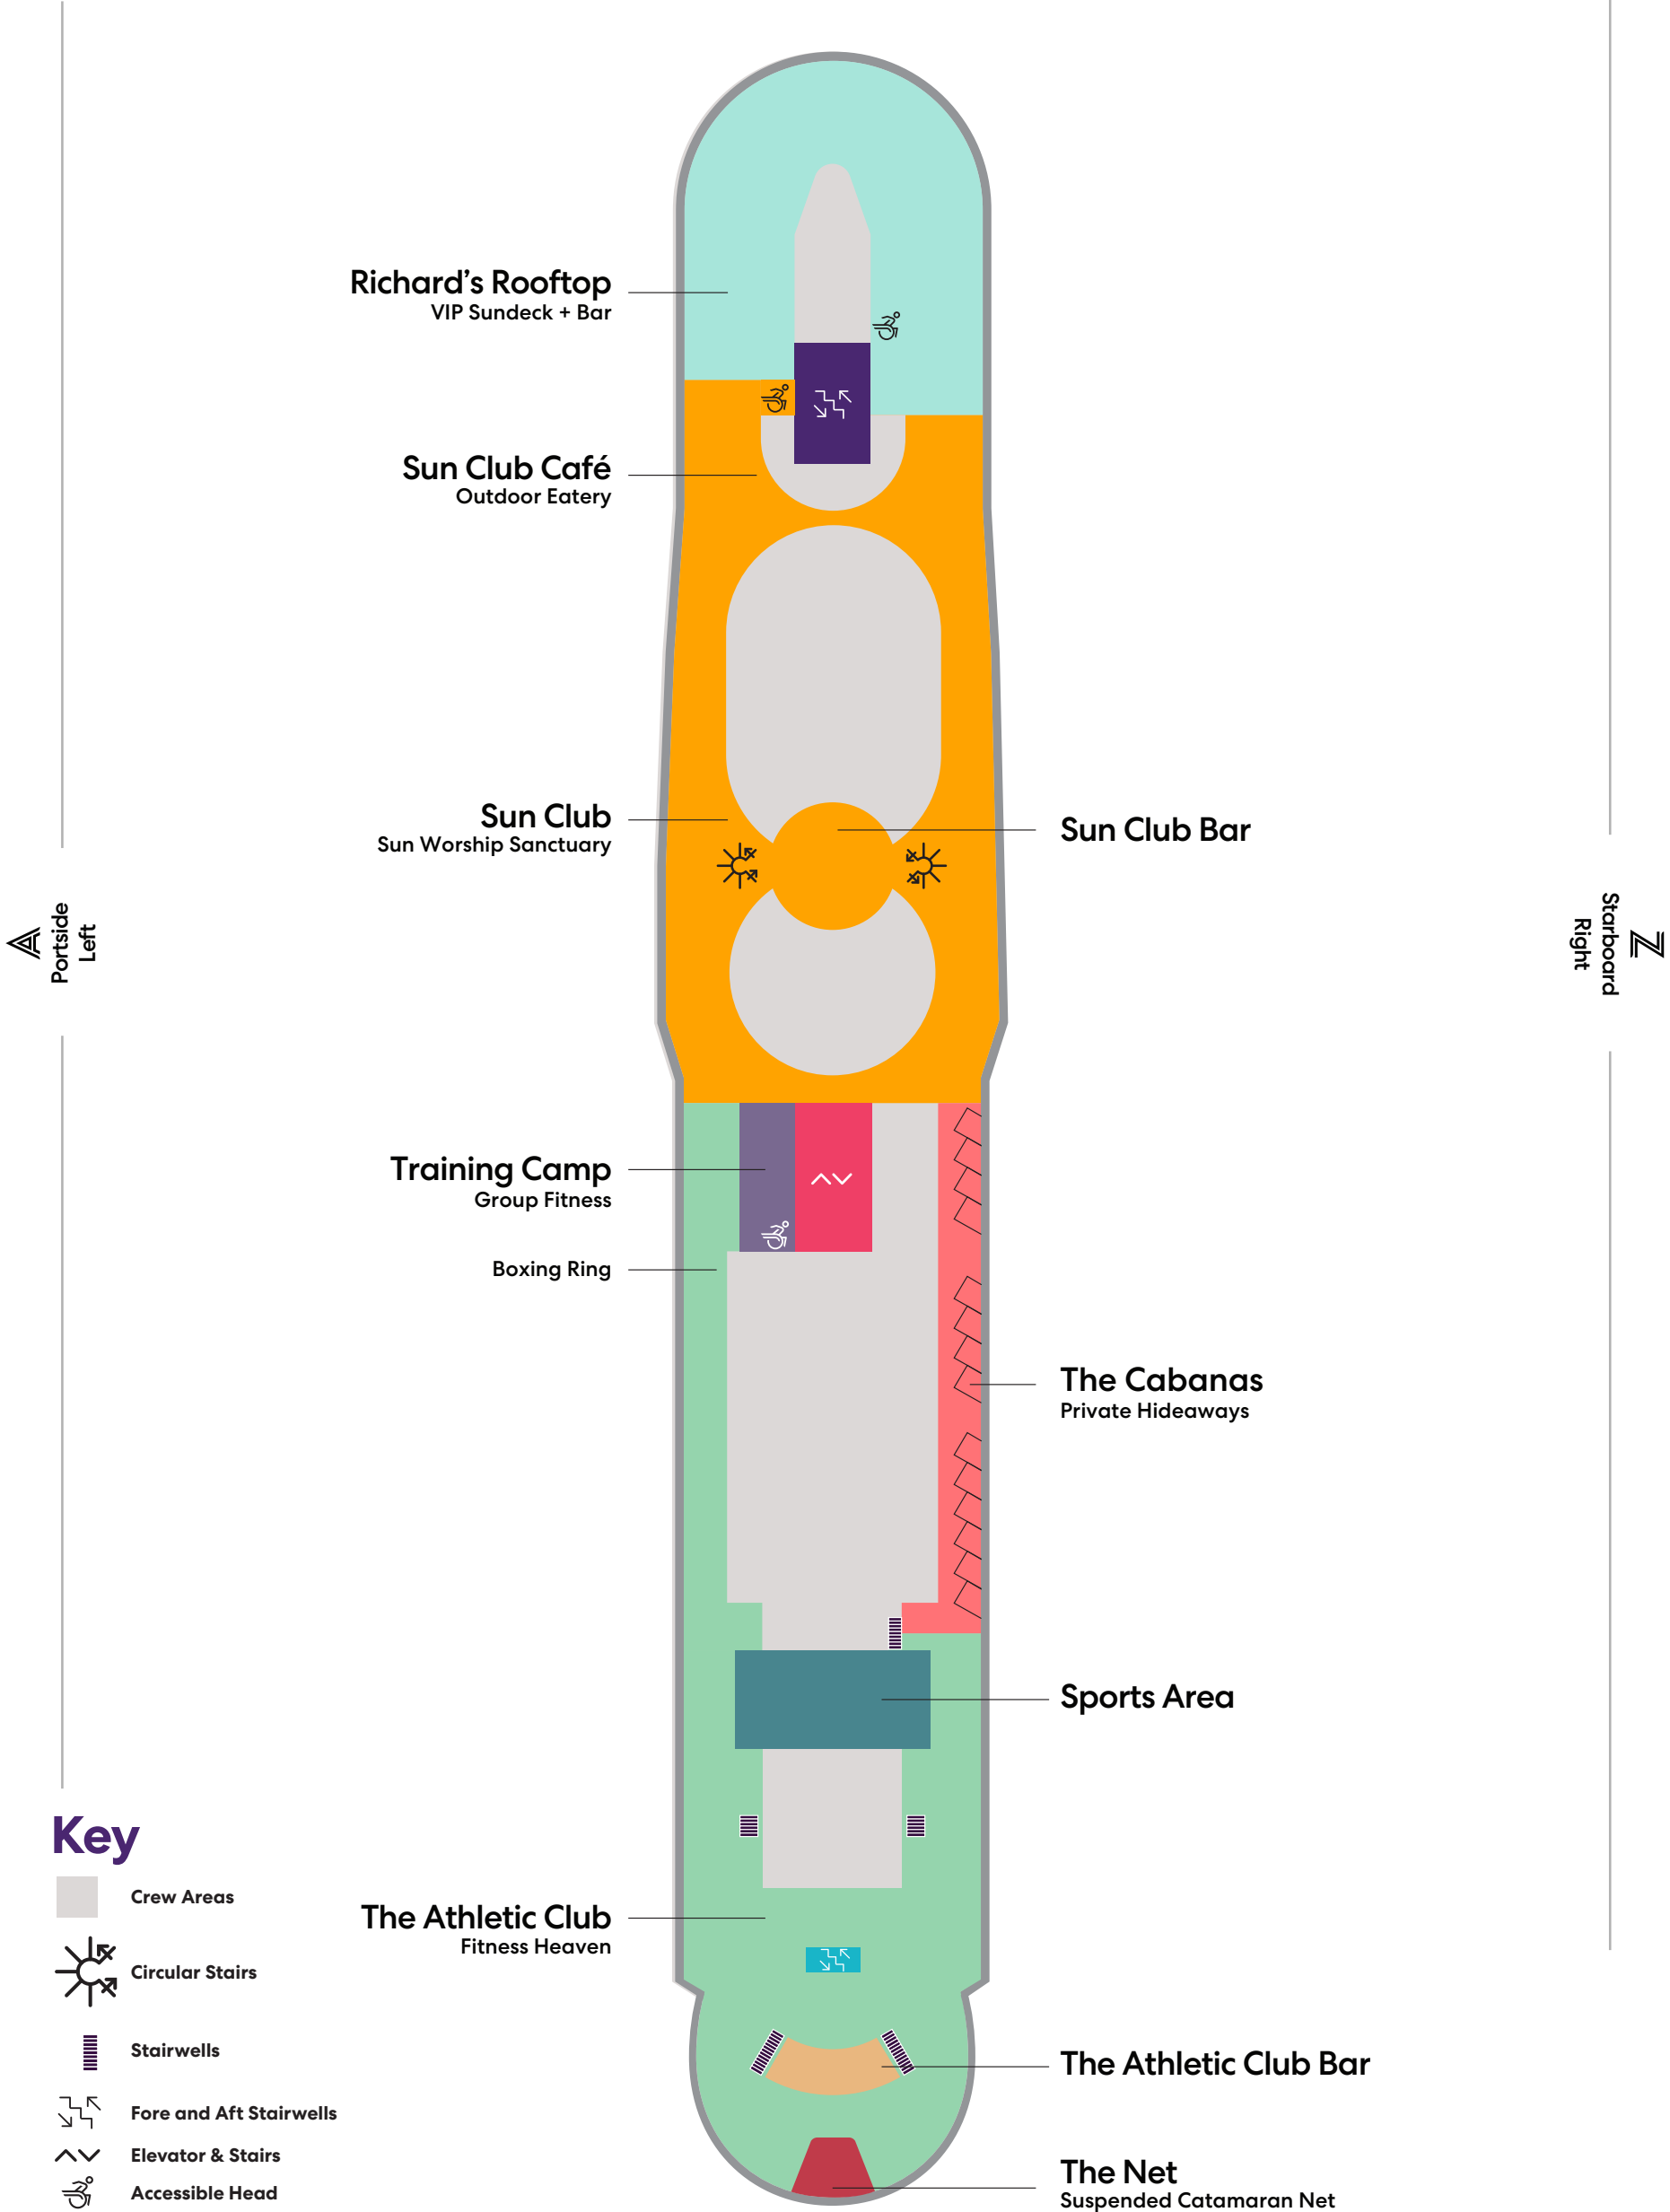

Deck

13

SCARLET LADY

Portside
Left

Starboard
Right

Key

- SCB Cheeky Corner Suite - Biggest Terrace
- SAB Sweet Aft Suite - Biggest Terrace
- TX XL Sea Terrace
- TC Central Sea Terrace
- TR The Sea Terrace
- II Solo Insider
- IN The Insider
- Sailor Areas & Corridors
- Crew Areas
- Elevator & Stairs
- Sleeps 1
- Sleeps 3; Includes a pullman bed
- Accessible cabin
- Accessible cabin
- Connecting cabins

Deck

14

SCARLET LADY

Portside
Left

Starboard
Right

Key

- SCB Cheeky Corner Suite - Biggest Terrace
- SAB Sweet Aft Suite - Biggest Terrace
- SB Brilliant Suite
- TX XL Sea Terrace
- TC Central Sea Terrace
- TR The Sea Terrace
- II Solo Insider
- IN The Insider
- Sailor Areas & Corridors
- Crew Areas
- ^ v Elevator & Stairs
- ‡ Sleeps 1
- ▲ Sleeps 3; Includes a pullman bed
- ☒ Sleeps 4; Includes both an extra lower bed and a pullman bed
- + Sleeps up to 4
- || Connecting cabins
- ☺ Ambulatory cabin

Deck

17

SCARLET LADY

VOYAGES

Portside
Left

Starboard
Right

Key

Crew Areas

Stairwells

The Perch
Outdoor Yoga

The Runway
Jogging Track