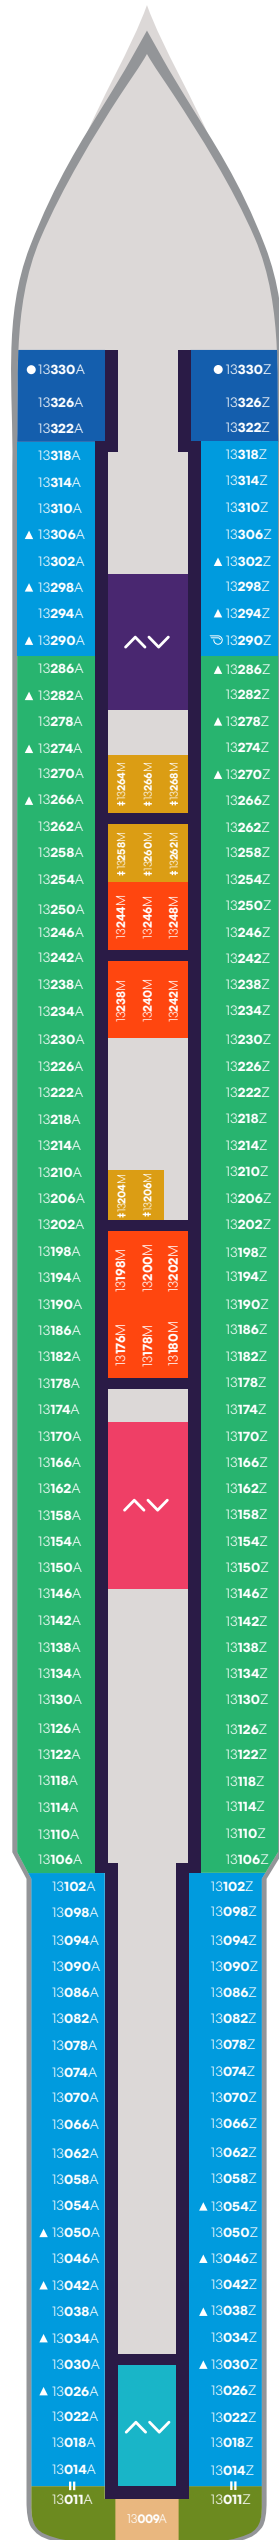

Portside
Left

Starboard
Right