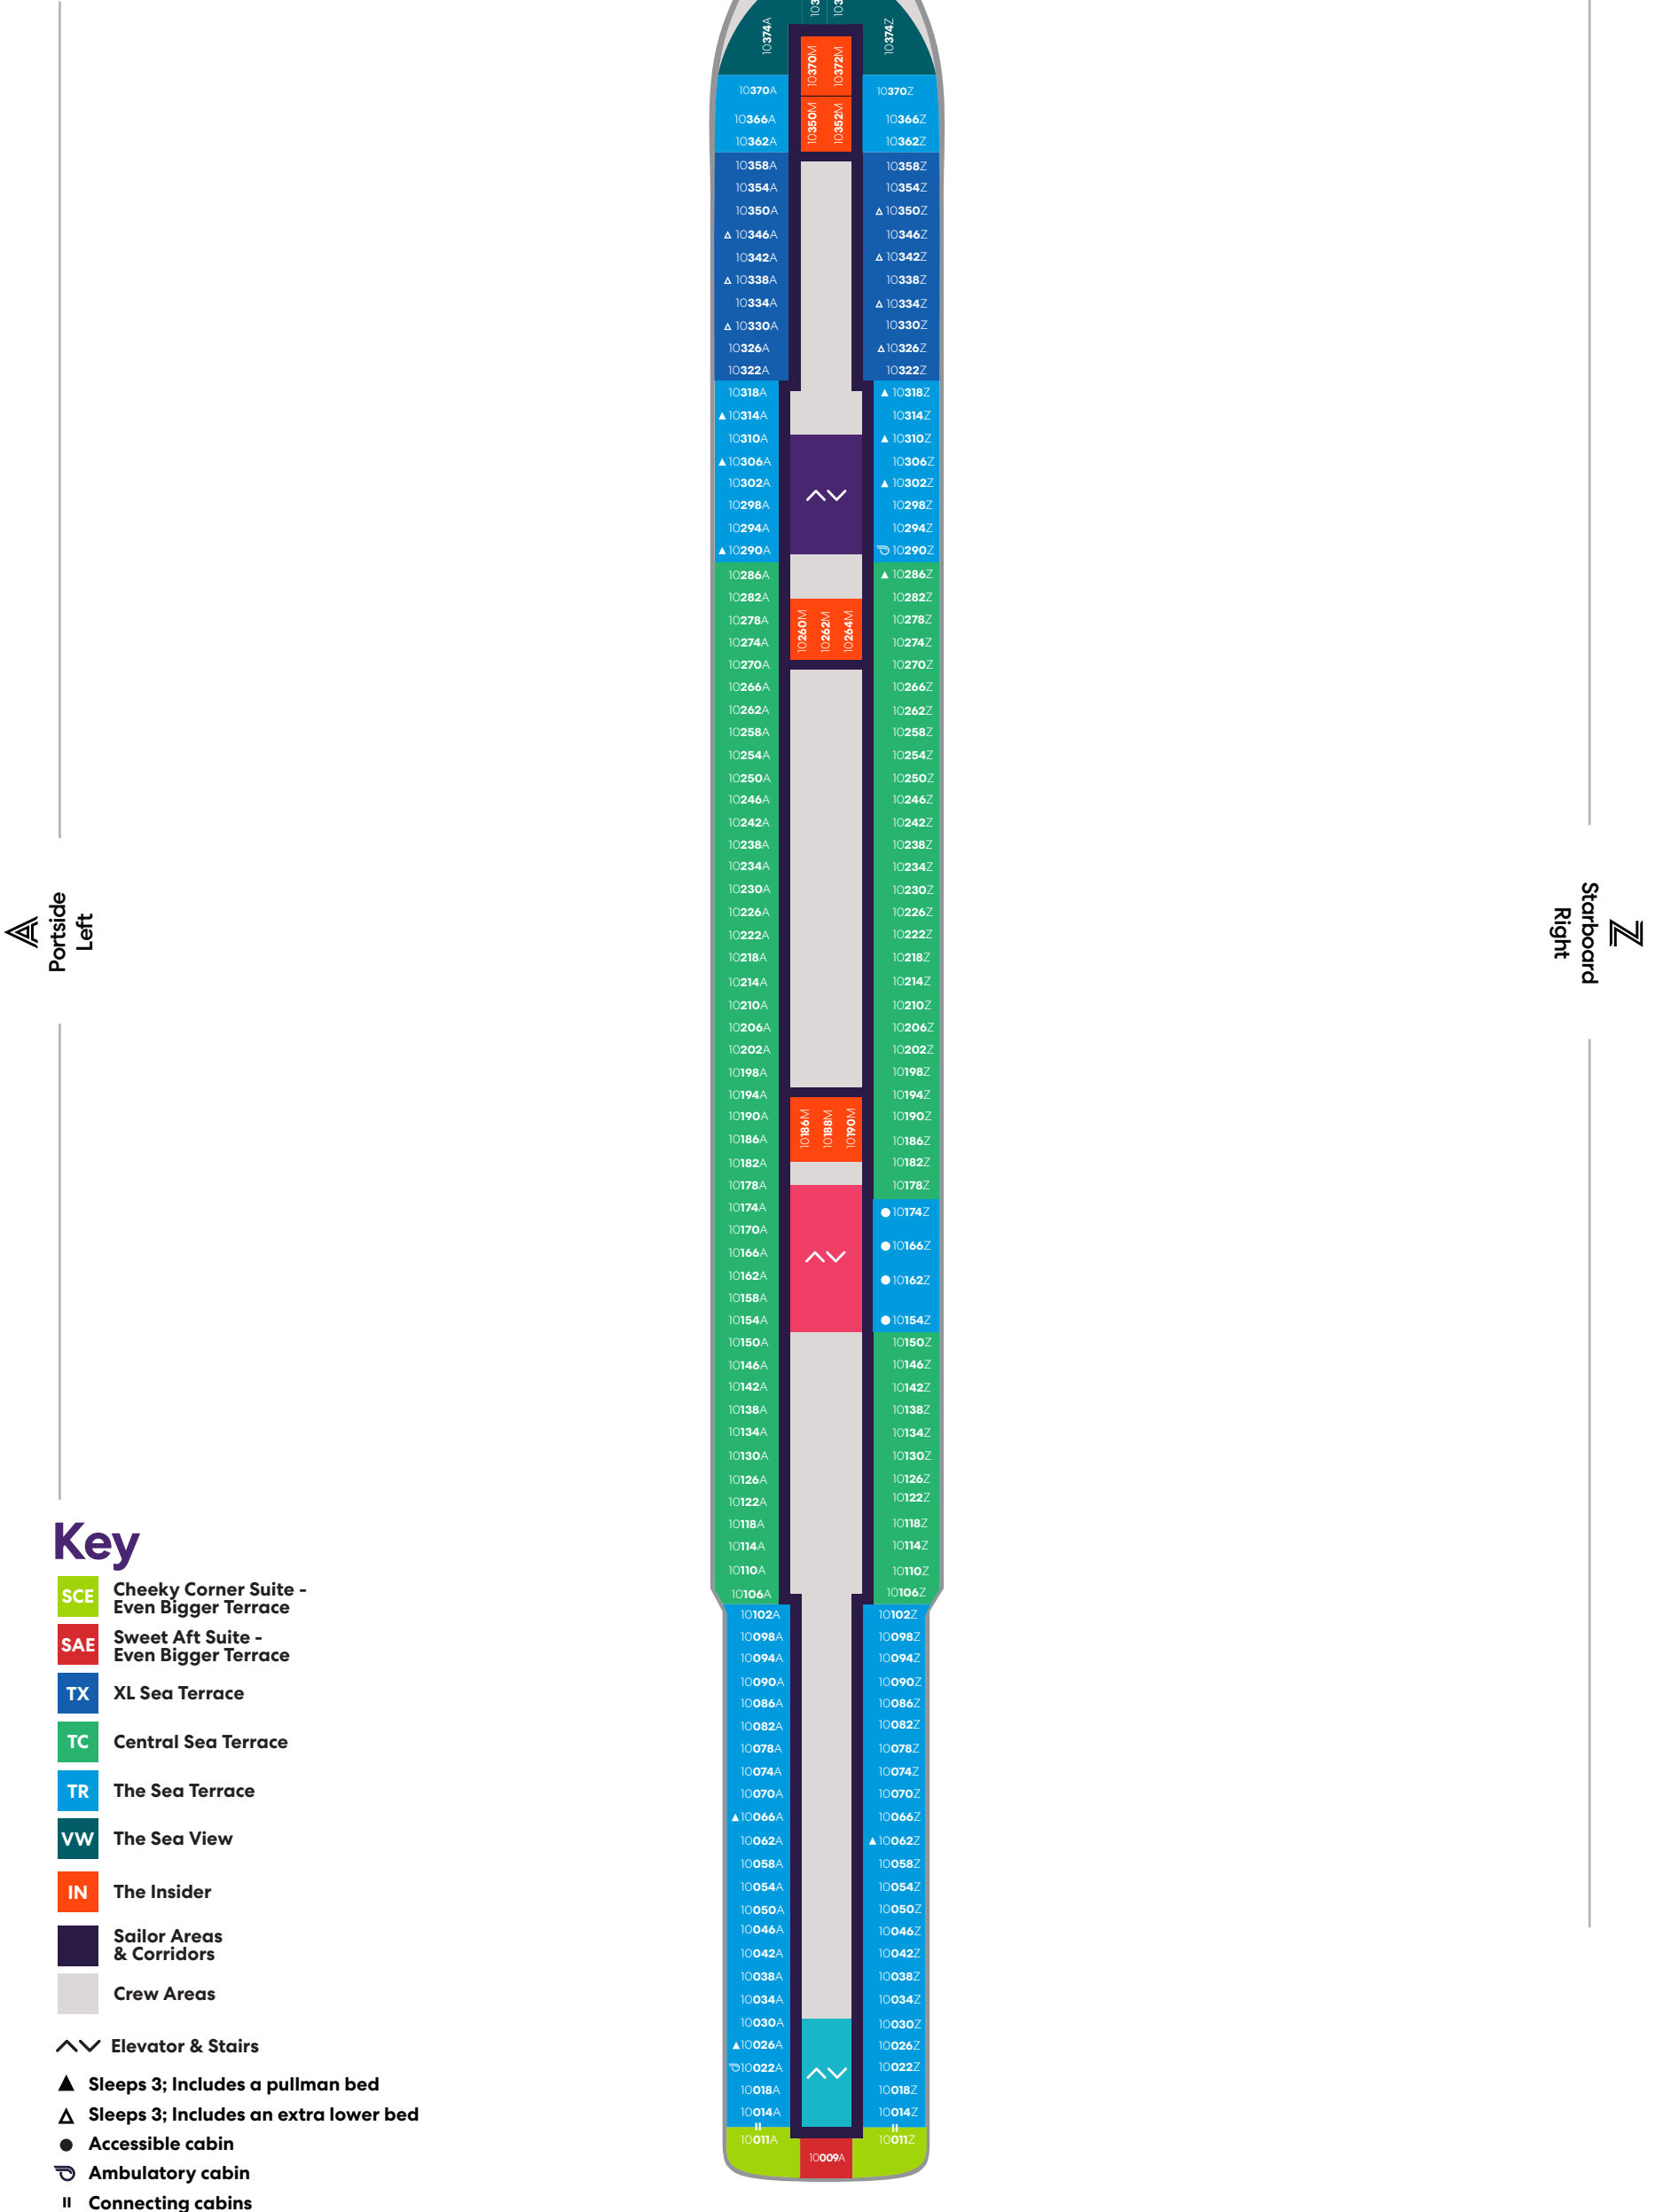

Portside
Left

Starboard
Right

Key

-  Crew Areas
-  Circular Stairs
-  Stairwells
-  Elevator & Stairs
-  Accessible Head

Deck

SCARLET LADY

Portside
Left

Starboard
Right

Deck

9

SCARLET LADY

Portside
Left

Starboard
Right

Key

- SCP Cheeky Corner Suite – Pretty Big Terrace
- SAP Sweet Aft Suite – Pretty Big Terrace
- TX XL Sea Terrace
- TC Central Sea Terrace
- TR The Sea Terrace
- VI Solo Sea View
- VW The Sea View
- IN The Insider
- Sailor Areas & Corridors
- Crew Areas
- ^ v Elevator & Stairs
- ‡ Sleeps 1
- ▲ Sleeps 3; Includes a pullman bed
- △ Sleeps 3; Includes an extra lower bed
- Accessible cabin
- ♿ Ambulatory cabin
- || Connecting cabins

Deck

10

SCARLET LADY

Deck

11

SCARLET LADY

Deck

12

SCARLET LADY

▲ Portside
Left

▲ Starboard
Right

Key

- SCB Cheeky Corner Suite - Biggest Terrace
- SAB Sweet Aft Suite - Biggest Terrace
- SS Seriously Suite
- TX XL Sea Terrace
- TC Central Sea Terrace
- TR The Sea Terrace
- VI Solo Sea View
- VW The Sea View
- II Solo Insider
- IN The Insider
- Sailor Areas & Corridors
- Crew Areas
- ↕ Elevator & Stairs
- ‡ Sleeps 1
- ▲ Sleeps 3; Includes a pullman bed
- △ Sleeps 3; Includes an extra lower bed
- Accessible cabin
- ♿ Ambulatory cabin
- || Connecting cabins