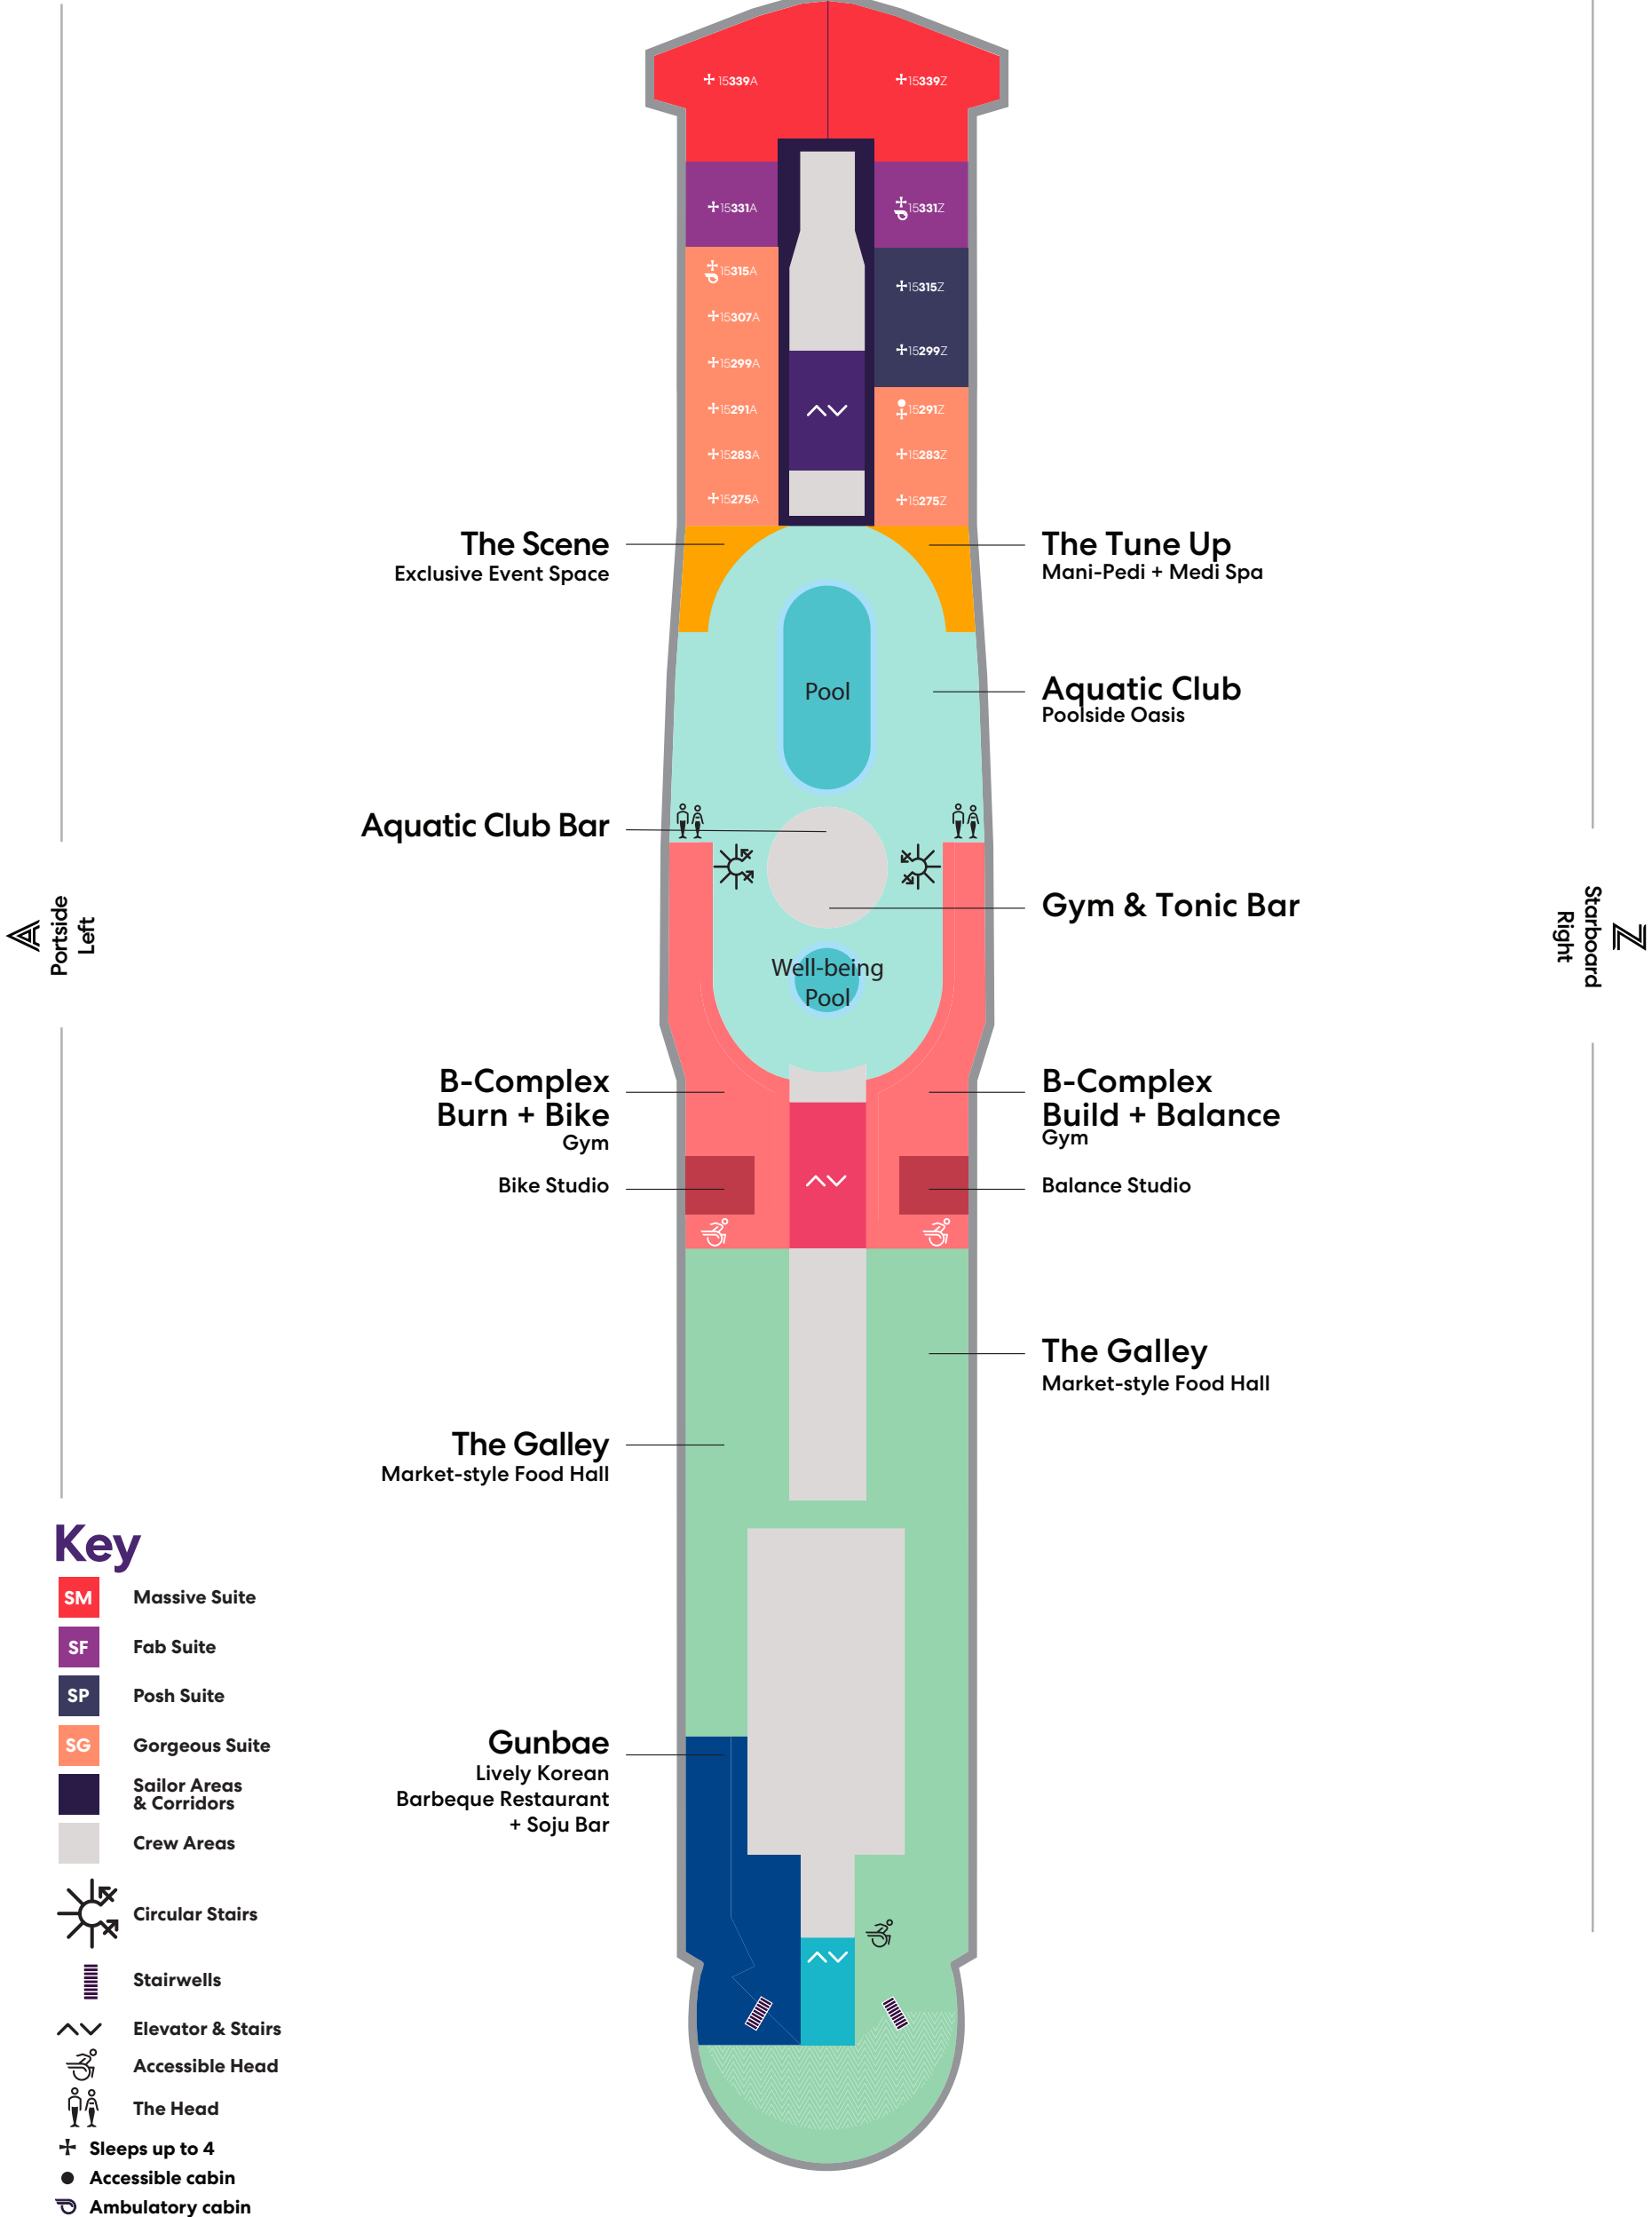

Draught Haus
Local Tap Room

The Roundabout
Atrium

Lick Me Till Ice Cream
Scoop Shop

The Pizza Place
Casual Eatery Serving... Pizza

The Loose Cannon
Local Dive Bar

The Arcade
Video Games & Vintage Vibes

The Dock House
Casual Mediterranean & Bar

Deck

14

SCARLET LADY

Portside
Left

Starboard
Right

Key

- SCB Cheeky Corner Suite - Biggest Terrace
- SAB Sweet Aft Suite - Biggest Terrace
- SB Brilliant Suite
- TX XL Sea Terrace
- TC Central Sea Terrace
- TR The Sea Terrace
- II Solo Insider
- IN The Insider
- Sailor Areas & Corridors
- Crew Areas
- ^ v Elevator & Stairs
- ‡ Sleeps 1
- ▲ Sleeps 3; Includes a pullman bed
- ☒ Sleeps 4; Includes both an extra lower bed and a pullman bed
- + Sleeps up to 4
- || Connecting cabins
- ☺ Ambulatory cabin

Deck

17

SCARLET LADY

VOYAGES

Portside
Left

Starboard
Right

Key

Crew Areas

Stairwells

The Perch
Outdoor Yoga

The Runway
Jogging Track