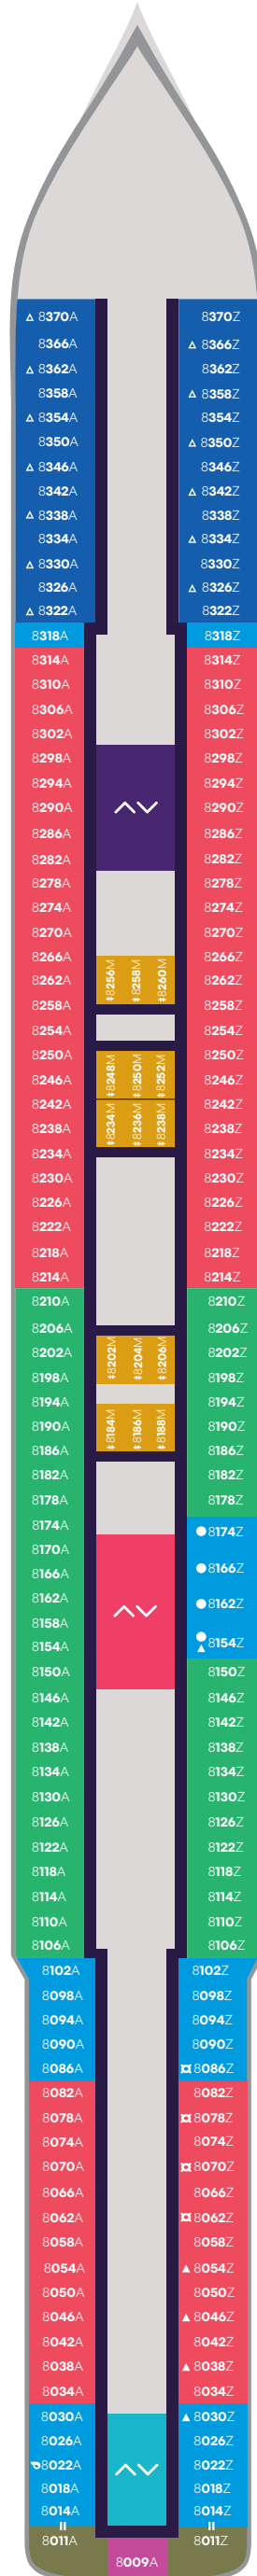

Key

- SCP Cheeky Corner Suite – Pretty Big Terrace
- SAP Sweet Aft Suite – Pretty Big Terrace
- TX XL Sea Terrace
- TC Central Sea Terrace
- TR The Sea Terrace
- TL Ltd View Sea Terrace
- II Solo Insider
- Sailor Areas & Corridors
- Crew Areas
- ^ v Elevator & Stairs
- ‡ Sleeps 1
- ▲ Sleeps 3; Includes a pullman bed
- △ Sleeps 3; Includes an extra lower bed
- ⊠ Sleeps 4; Includes both an extra lower bed and a pullman bed
- Accessible cabin
- ♿ Ambulatory cabin
- || Connecting cabins