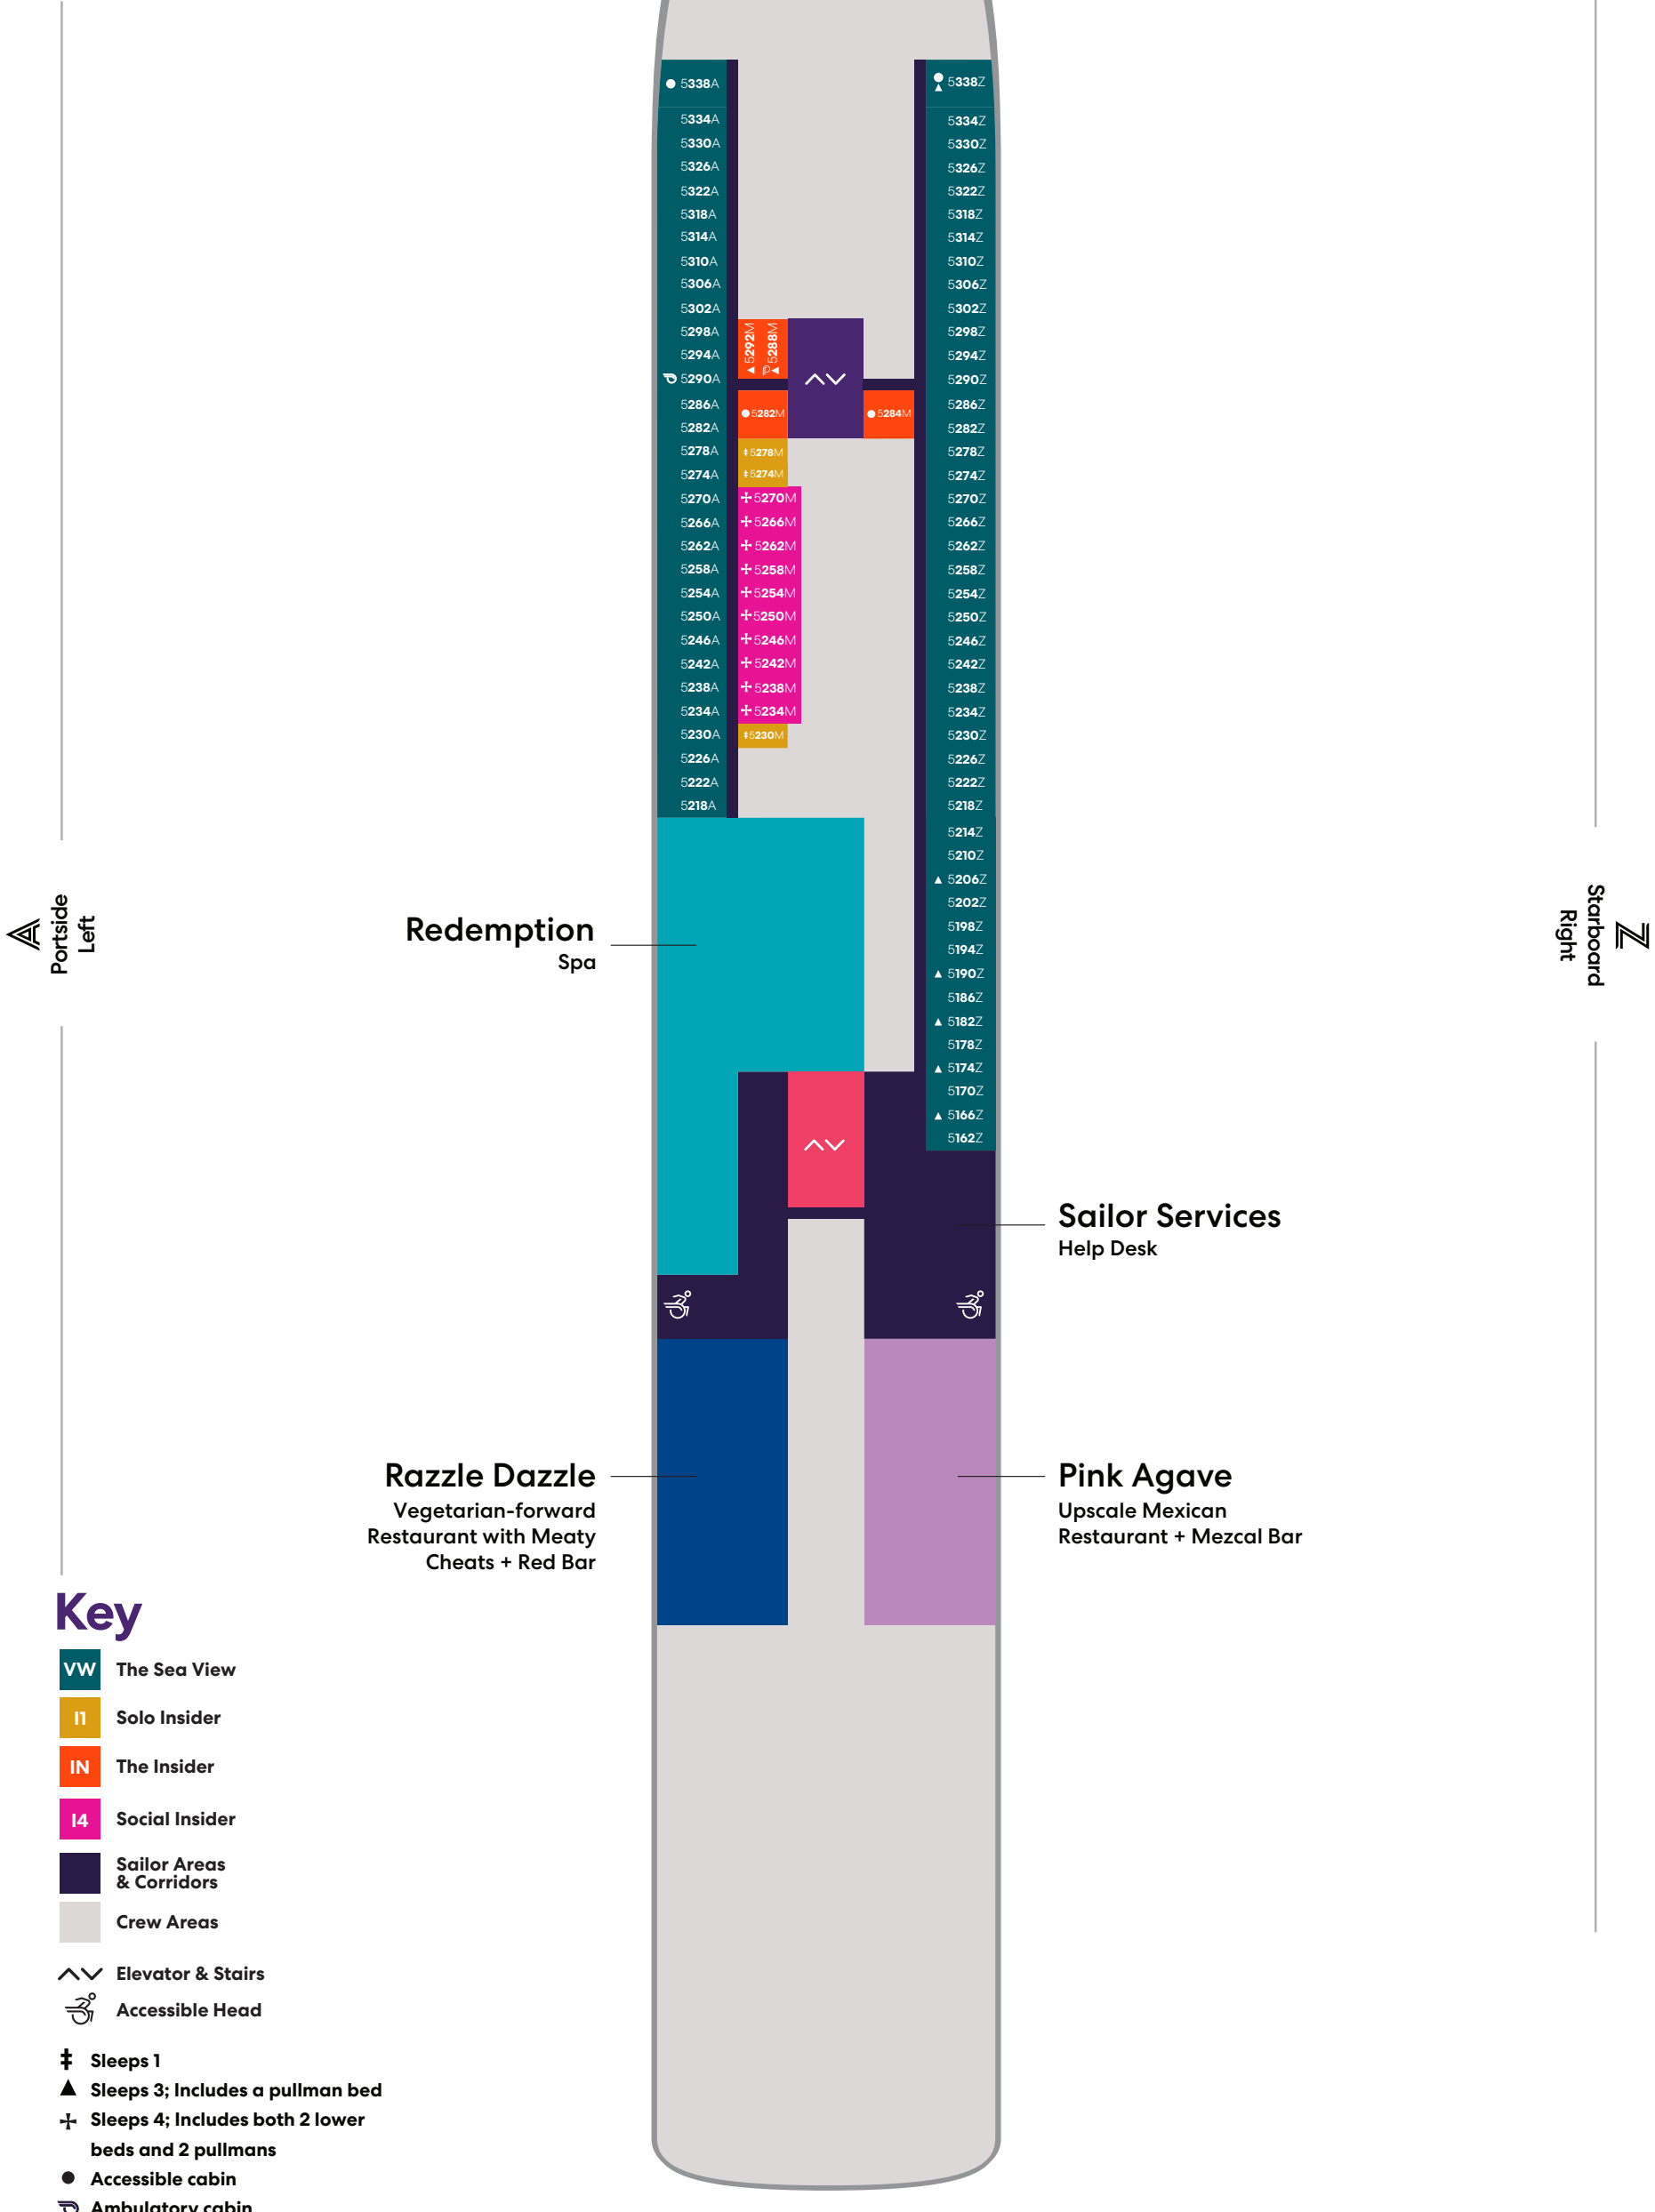

Deck

4

SCARLET LADY

VOYAGES

Portside
Left

Starboard
Right

Key

Sailor Areas & Corridors

Crew Areas

Elevator & Stairs

Deck

5

SCARLET LADY

Deck

SCARLET LADY

Key

- Crew Areas
- Circular Stairs
- Stairwells
- Elevator & Stairs
- Accessible Head
- The Head

Deck

7

SCARLET LADY

VOYAGES

The Red Room
Live Performance Space

The Groupie
Private Karaoke

The Manor
Alluring Nightclub

Draught Haus
Local Tap Room

The Roundabout
Atrium

Lick Me Till Ice Cream
Scoop Shop

The Pizza Place
Casual Eatery Serving... Pizza

The Loose Cannon
Local Dive Bar

The Arcade
Video Games & Vintage Vibes

The Dock House
Casual Mediterranean & Bar