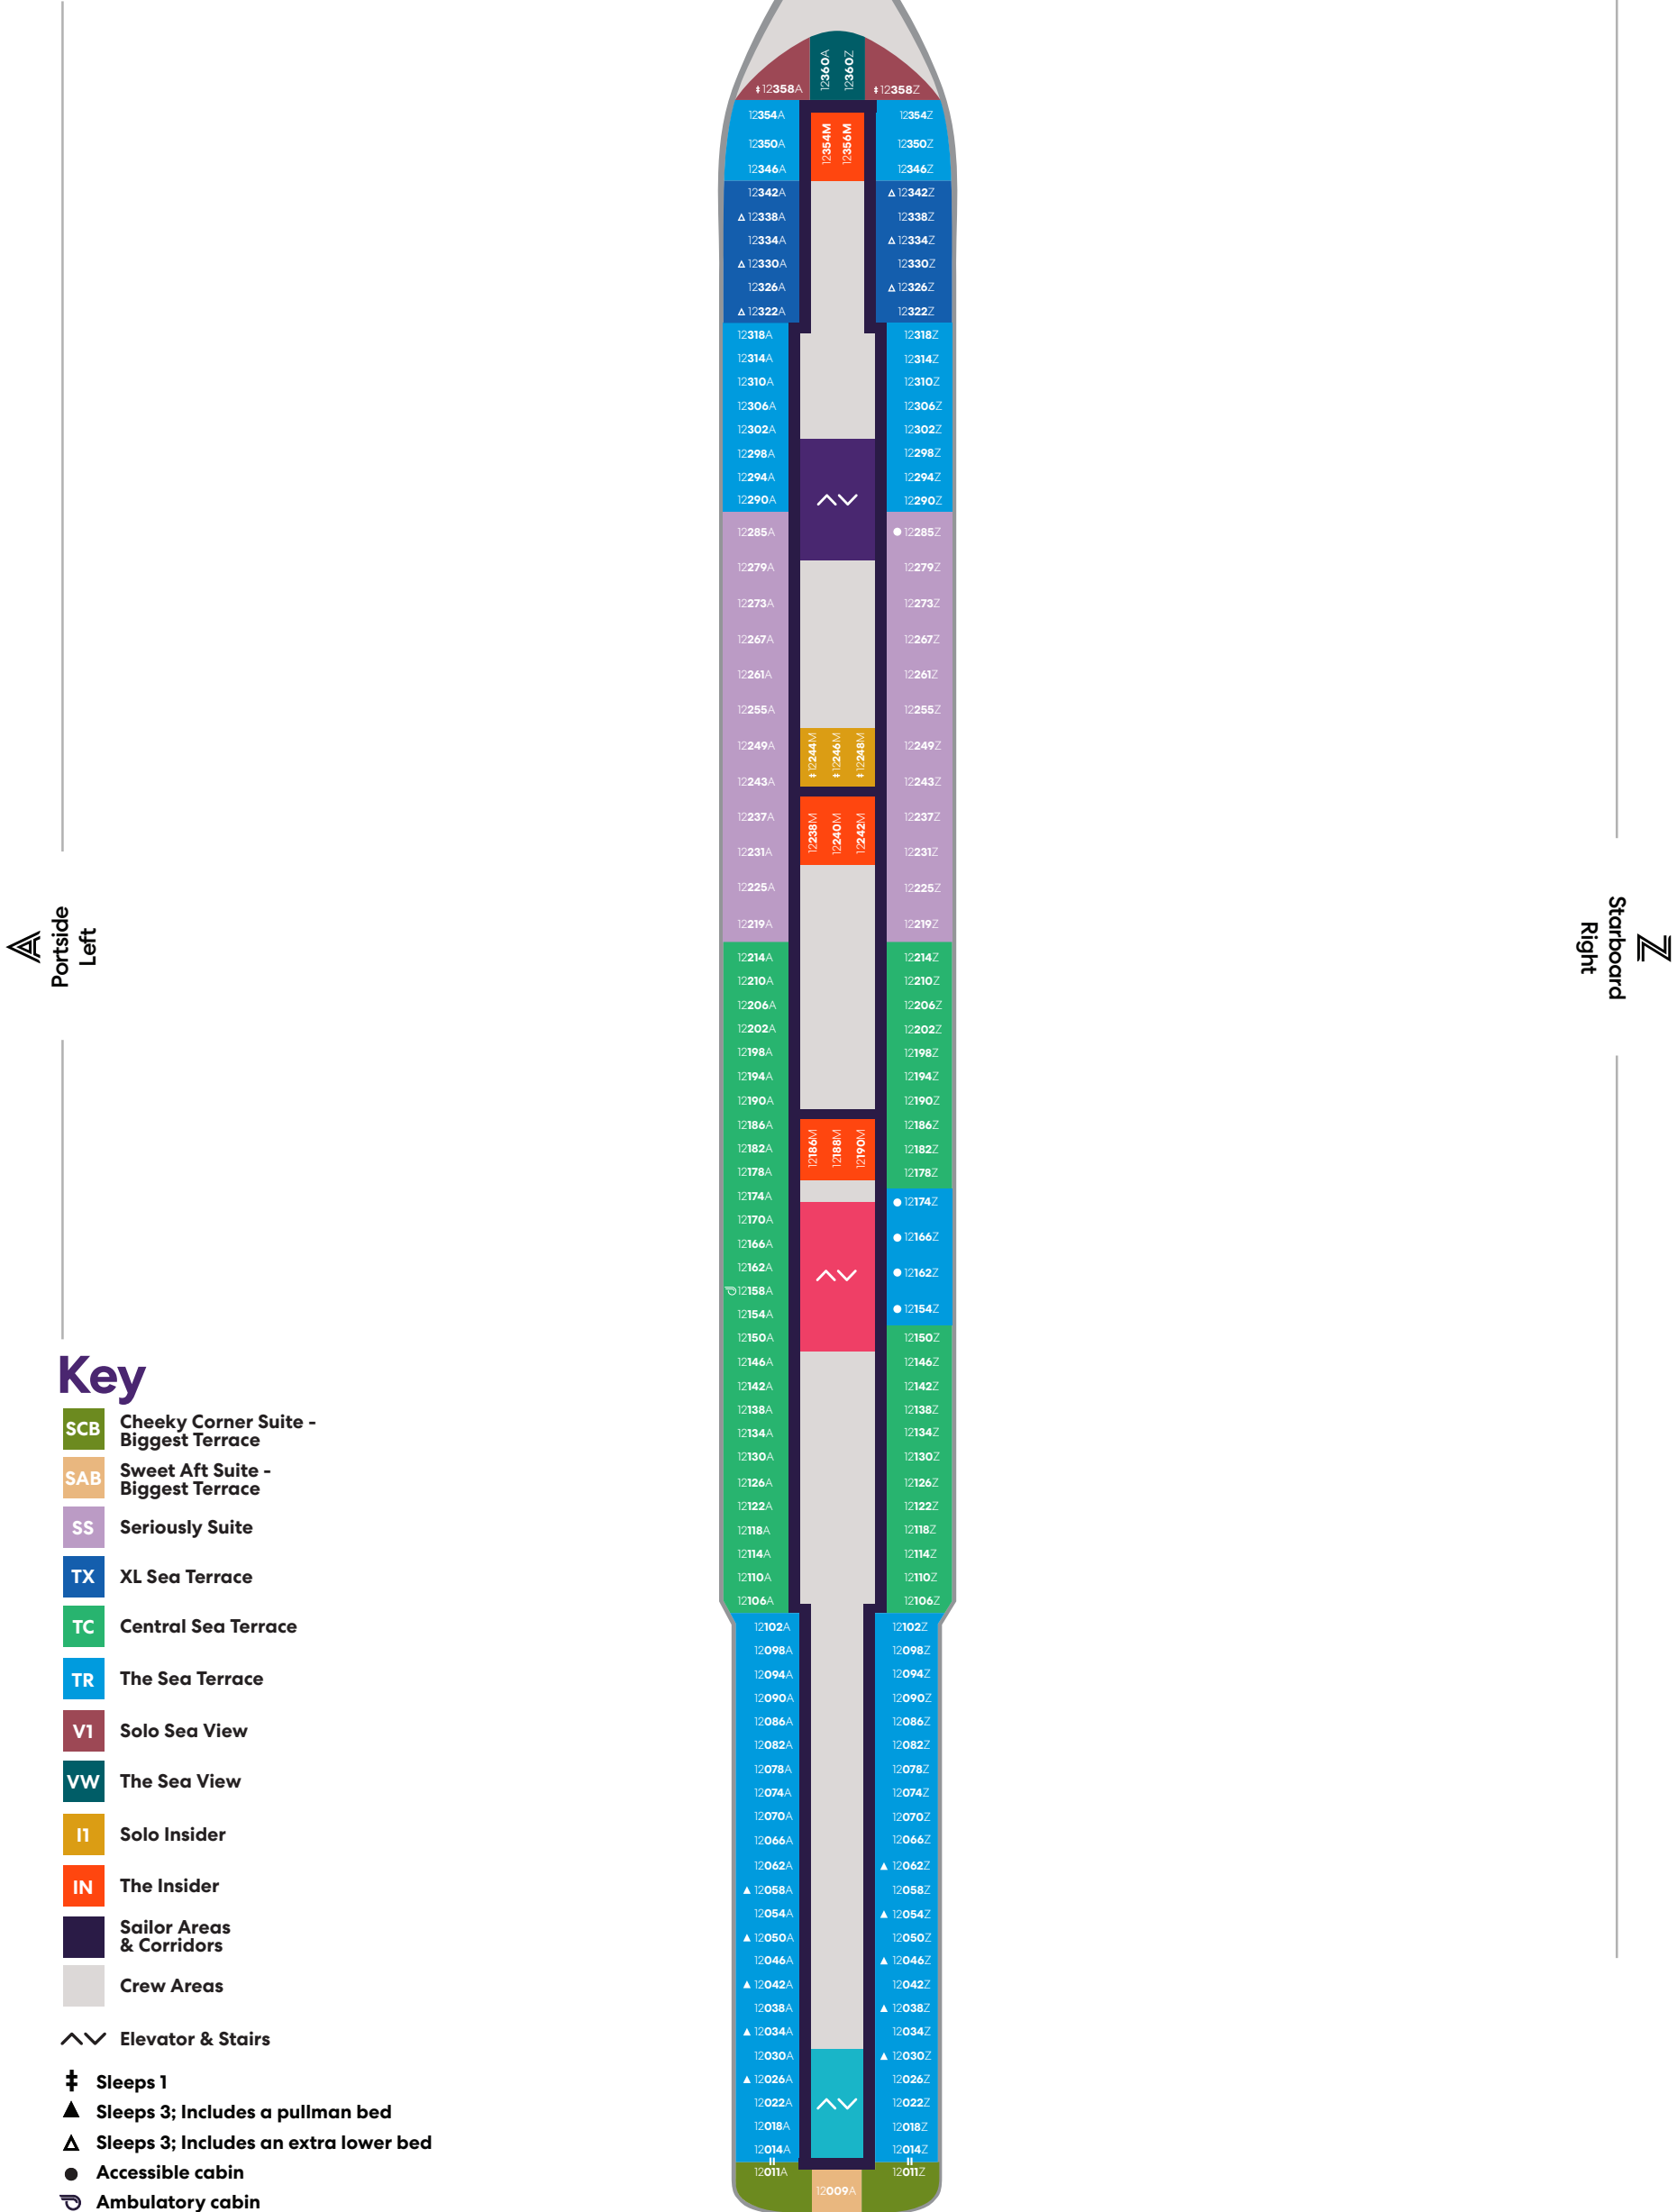

Deck

9

SCARLET LADY

Portside
Left

Starboard
Right

Key

- SCP Cheeky Corner Suite – Pretty Big Terrace
- SAP Sweet Aft Suite – Pretty Big Terrace
- TX XL Sea Terrace
- TC Central Sea Terrace
- TR The Sea Terrace
- VI Solo Sea View
- VW The Sea View
- IN The Insider
- Sailor Areas & Corridors
- Crew Areas
- ^ v Elevator & Stairs
- ‡ Sleeps 1
- ▲ Sleeps 3; Includes a pullman bed
- △ Sleeps 3; Includes an extra lower bed
- Accessible cabin
- ♿ Ambulatory cabin
- || Connecting cabins

Deck

10

SCARLET LADY

Deck

11

SCARLET LADY

Deck

12

SCARLET LADY

▲ Portside
Left

▲ Starboard
Right

Key

- SCB Cheeky Corner Suite - Biggest Terrace
- SAB Sweet Aft Suite - Biggest Terrace
- SS Seriously Suite
- TX XL Sea Terrace
- TC Central Sea Terrace
- TR The Sea Terrace
- VI Solo Sea View
- VW The Sea View
- II Solo Insider
- IN The Insider
- Sailor Areas & Corridors
- Crew Areas
- ↕ Elevator & Stairs
- ‡ Sleeps 1
- ▲ Sleeps 3; Includes a pullman bed
- △ Sleeps 3; Includes an extra lower bed
- Accessible cabin
- ♿ Ambulatory cabin
- || Connecting cabins

Deck

13

SCARLET LADY

Portside
Left

Starboard
Right

Key

- SCB Cheeky Corner Suite - Biggest Terrace
- SAB Sweet Aft Suite - Biggest Terrace
- TX XL Sea Terrace
- TC Central Sea Terrace
- TR The Sea Terrace
- II Solo Insider
- IN The Insider
- Sailor Areas & Corridors
- Crew Areas
- Elevator & Stairs
- Sleeps 1
- Sleeps 3; Includes a pullman bed
- Accessible cabin
- Accessible cabin
- Connecting cabins