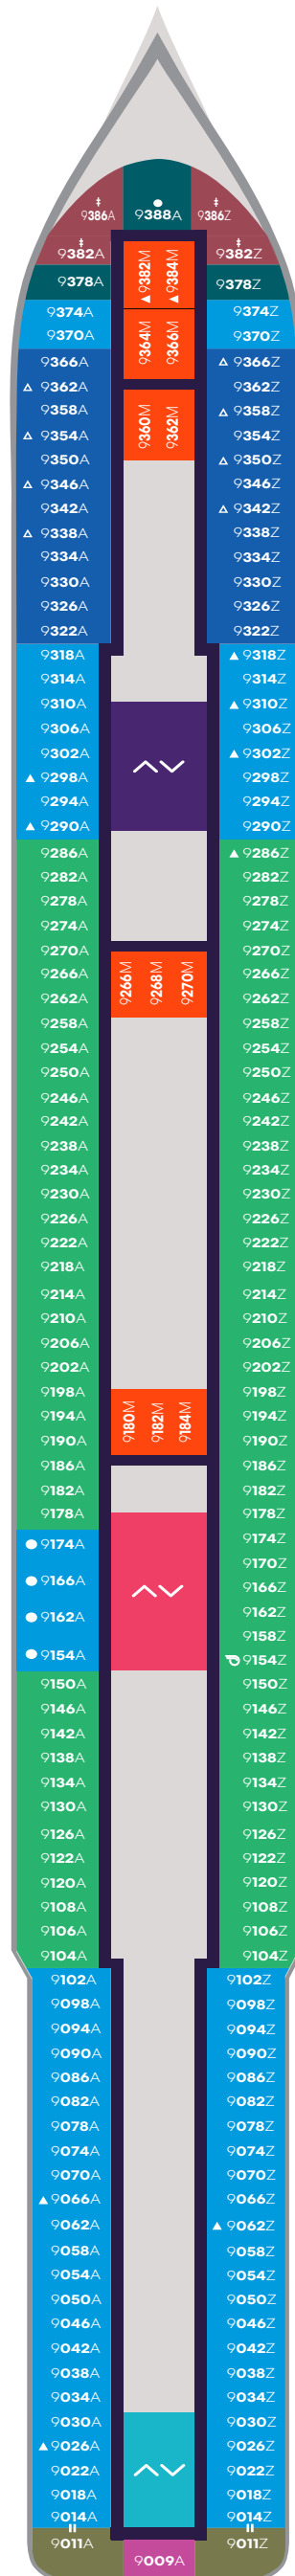

Deck

4

SCARLET LADY

VOYAGES

Portside
Left

Starboard
Right

Key

Sailor Areas & Corridors

- Crew Areas
- Circular Stairs
- Stairwells
- Elevator & Stairs
- Accessible Head
- The Head

Deck

7

SCARLET LADY

VOYAGES

The Red Room
Live Performance Space

The Groupie
Private Karaoke

The Manor
Alluring Nightclub

Key

- SCP Cheeky Corner Suite – Pretty Big Terrace
- SAP Sweet Aft Suite – Pretty Big Terrace
- TX XL Sea Terrace
- TC Central Sea Terrace
- TR The Sea Terrace
- TL Ltd View Sea Terrace
- II Solo Insider
- Sailor Areas & Corridors
- Crew Areas
- ^ v Elevator & Stairs
- ‡ Sleeps 1
- ▲ Sleeps 3; Includes a pullman bed
- △ Sleeps 3; Includes an extra lower bed
- ⊠ Sleeps 4; Includes both an extra lower bed and a pullman bed
- Accessible cabin
- ♿ Ambulatory cabin
- || Connecting cabins

Deck

9

SCARLET LADY

Portside
Left

Starboard
Right

Key

- SCP Cheeky Corner Suite – Pretty Big Terrace
- SAP Sweet Aft Suite – Pretty Big Terrace
- TX XL Sea Terrace
- TC Central Sea Terrace
- TR The Sea Terrace
- VI Solo Sea View
- VW The Sea View
- IN The Insider
- Sailor Areas & Corridors
- Crew Areas
- ^ v Elevator & Stairs
- ‡ Sleeps 1
- ▲ Sleeps 3; Includes a pullman bed
- △ Sleeps 3; Includes an extra lower bed
- Accessible cabin
- ♿ Ambulatory cabin
- || Connecting cabins